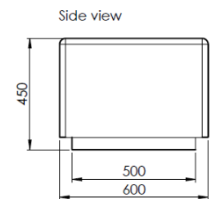

Product: 2400 Solo

Description:

Modular Mid unit bench unit for the Bamburgh range, designed to be used in an arrangement or as a standalone unit. Precast concrete.

Colour: Available in standard colours

- White: WH03, WH06
- Light Grey: LG01, LG02, LG05
- Dark Grey: BL02
- Black: BL03
- Buff: YL01
- Other colours available on request

Packing:

Banded & protected on a pallet.
Unit to be removed from the pallet before installation.

Standard Shipping:

Dedicated delivery or pallet service available by request

Technical Details:

- Length: 2400mm
- Depth: 600mm
- Height: 450mm
- Weight: 1520Kg