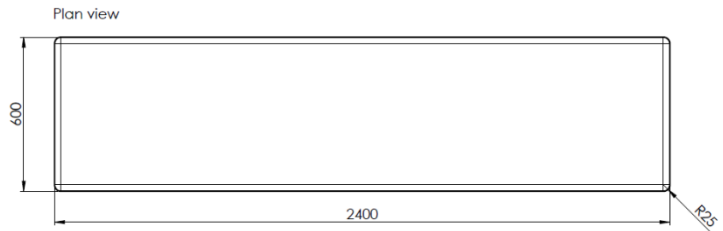

Product: 2400 Solo

Description:

Modular Mid unit bench unit for the Bamburgh range, designed to be used in an arrangement or as a standalone unit. Precast concrete.

Colour: Available in standard colours

- White: WH03, WH06
- Light Grey: LG01, LG02, LG05
- Dark Grey: BL02
- Black: BL03
- Buff: YL01
- Other colours available on request

Finish:

- Concrete: Light Acid Etched
- Timber: N/A
- Other finishes available on request

Fixing: Surface Fixed

Unit should be placed on finished surface, using appropriate lifting equipment, no additional fixing required.

Packing:

Banded & protected on a pallet.
Unit to be removed from the pallet before installation.

Standard Shipping:

Dedicated delivery or pallet service available by request

Technical Details:

- Length: 2400mm
- Depth: 600mm
- Height: 450mm
- Weight: 1520Kg