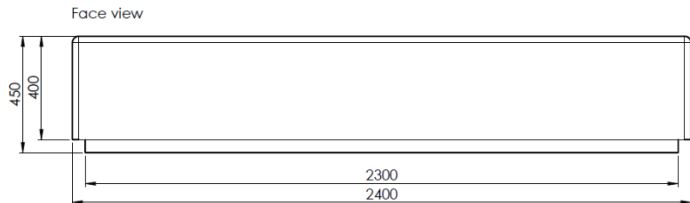

Product: 2400 Solo

Description:

Modular Mid unit bench unit for the Bamburgh range, designed to be used in an arrangement or as a standalone unit. Precast concrete.

Colour: Available in standard colours

- White: WH03, WH06
- Light Grey: LG01, LG02, LG05
- Dark Grey: BL02
- Black: BL03
- Buff: YL01
- Other colours available on request

Finish:

- Concrete: Light Acid Etched
- Timber: N/A
- Other finishes available on request

Fixing: Surface Fixed

Unit should be placed on finished surface, using appropriate lifting equipment, no additional fixing required.

Packing:

Banded & protected on a pallet.
Unit to be removed from the pallet before installation.

Standard Shipping:

Dedicated delivery or pallet service available by request

Technical Details:

- Length: 2400mm
- Depth: 600mm
- Height: 450mm
- Weight: 1520Kg