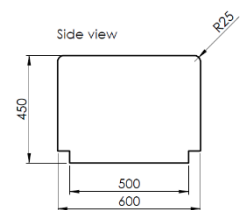

Product: 2400 Mid (-50mm length)

Description:

Modular Mid unit bench unit for the Bamburgh range, designed to be used in an arrangement. Precast concrete.

Colour: Available in standard colours

- White: WH03, WH06
- Light Grey: LG01, LG02, LG05
- Dark Grey: BL02
- Black: BL03
- Buff: YL01
- Other colours available on request

Packing:

Banded & protected on a pallet.
Unit to be removed from the pallet before installation.

Standard Shipping:

Dedicated delivery or pallet service available by request

Technical Details:

- Length: 2350mm
- Depth: 600mm
- Height: 450mm
- Weight: 1495Kg