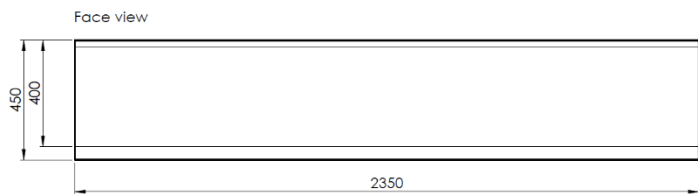

Product: 2400 Mid (-50mm length)

Description:

Modular Mid unit bench unit for the Bamburgh range, designed to be used in an arrangement. Precast concrete.

Colour: Available in standard colours

- White: WH03, WH06
- Light Grey: LG01, LG02, LG05
- Dark Grey: BL02
- Black: BL03
- Buff: YL01
- Other colours available on request

Finish:

- Concrete: Light Acid Etched
- Timber: N/A
- Other finishes available on request

Fixing: Surface Fixed

Unit should be placed on finished surface, using appropriate lifting equipment, no additional fixing required.

Packing:

Banded & protected on a pallet.
Unit to be removed from the pallet before installation.

Standard Shipping:

Dedicated delivery or pallet service available by request

Technical Details:

- Length: 2350mm
- Depth: 600mm
- Height: 450mm
- Weight: 1495Kg