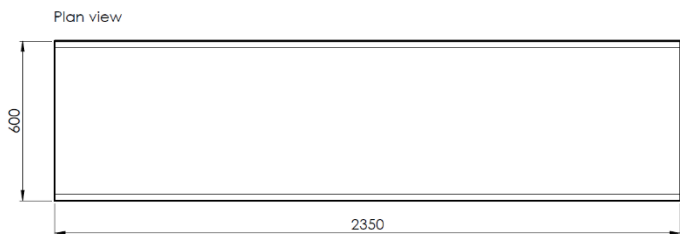

Product: 2400 Mid (-50mm length)

Description:

Modular Mid unit bench unit for the Bamburgh range, designed to be used in an arrangement. Precast concrete.

Colour: Available in standard colours

- White: WH03, WH06
- Light Grey: LG01, LG02, LG05
- Dark Grey: BL02
- Black: BL03
- Buff: YL01
- Other colours available on request

Finish:

- Concrete: Light Acid Etched
- Timber: N/A
- Other finishes available on request

Fixing: Surface Fixed

Unit should be placed on finished surface, using appropriate lifting equipment, no additional fixing required.

Packing:

Banded & protected on a pallet.
Unit to be removed from the pallet before installation.

Standard Shipping:

Dedicated delivery or pallet service available by request

Technical Details:

- Length: 2350mm
- Depth: 600mm
- Height: 450mm
- Weight: 1495Kg