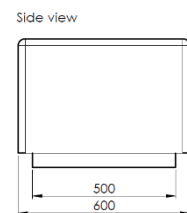

#### Technical Details:

Length: 1175mm  
Depth: 600mm  
Height: 450mm  
Weight: 7451Kg