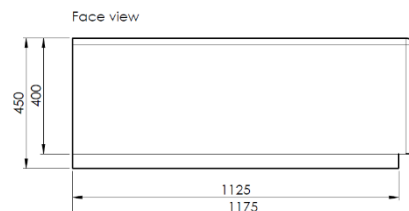

#### Technical Details:

Length: 1175mm  
Depth: 600mm  
Height: 450mm  
Weight: 7451Kg