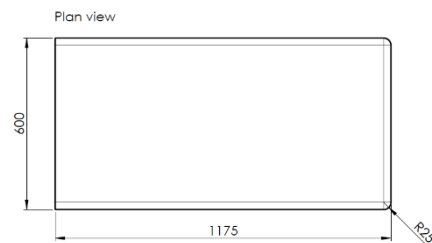

#### Technical Details:

Length: 1175mm  
Depth: 600mm  
Height: 450mm  
Weight: 7451Kg