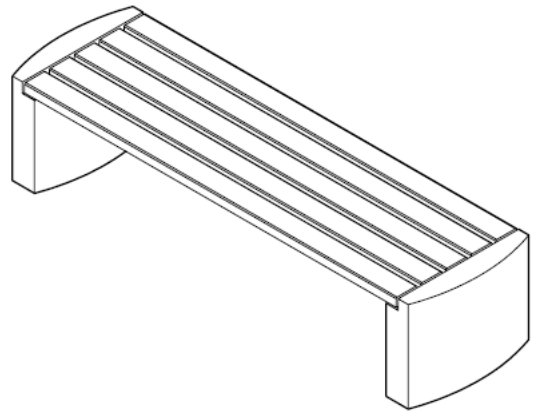

### Product: Solo Bench

#### Description:

Solo bench for the Simple range with stainless steel straps securing oiled Iroko timber, designed to be used as a standalone.  
Precast concrete.

#### Technical Details:

- Length: 3150mm
- Depth: 600mm
- Height: 450mm
- Weight: 320Kg