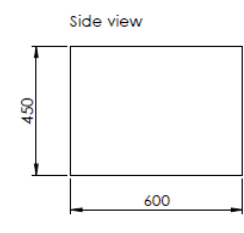

#### Technical Details:

- Length: 3150mm
- Depth: 600mm
- Height: 450mm
- Weight: 320Kg