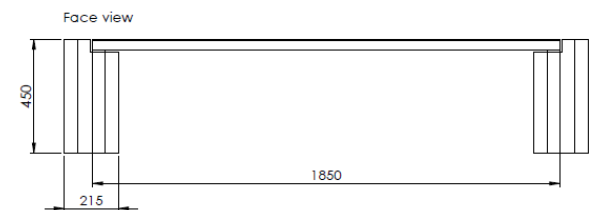

#### Technical Details:

- Length: 3150mm
- Depth: 600mm
- Height: 450mm
- Weight: 320Kg