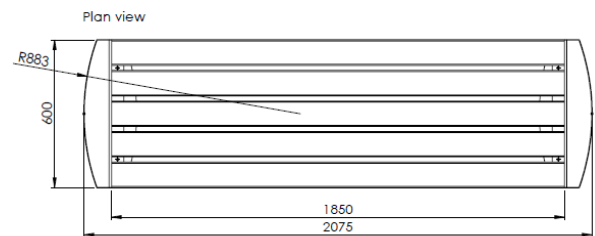

#### Technical Details:

- Length: 3150mm
- Depth: 600mm
- Height: 450mm
- Weight: 320Kg