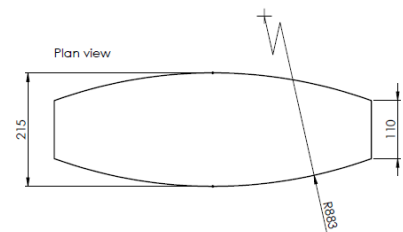

Standard Shipping:

Dedicated delivery or pallet service available by request

Side view

Technical Details:

- Length: 265mm
- Depth: 600mm
- Height: 450mm
- Weight: 150Kg