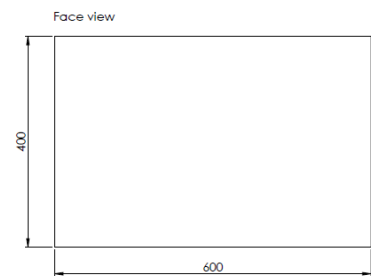

Standard Shipping:

Dedicated delivery or pallet service available by request

Side view

Technical Details:

- Length: 265mm
- Depth: 600mm
- Height: 450mm
- Weight: 150Kg