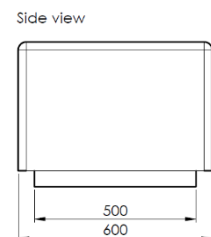

Product: 1500 End (-25mm length)

Description:

Modular End unit bench unit for the Bamburgh range, designed to be used in an arrangement.
Precast concrete.

Colour: Available in standard colours

- White: WH03, WH06
- Light Grey: LG01, LG02, LG05
- Dark Grey: BL02
- Black: BL03
- Buff: YL01
- Other colours available on request

Packing:

Banded & protected on a pallet.
Unit to be removed from the pallet before installation.

Standard Shipping:

Dedicated delivery or pallet service available by request

Technical Details:

- Length: 1475mm
- Depth: 600mm
- Height: 450mm
- Weight: 935Kg