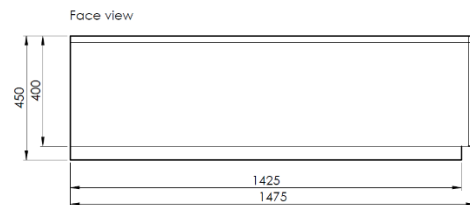

Product: 1500 End (-25mm length)

Description:

Modular End unit bench unit for the Bamburgh range, designed to be used in an arrangement.
Precast concrete.

Colour: Available in standard colours

- White: WH03, WH06
- Light Grey: LG01, LG02, LG05
- Dark Grey: BL02
- Black: BL03
- Buff: YL01
- Other colours available on request

Packing:

Banded & protected on a pallet.
Unit to be removed from the pallet before installation.

Standard Shipping:

Dedicated delivery or pallet service available by request

Technical Details:

- Length: 1475mm
- Depth: 600mm
- Height: 450mm
- Weight: 935Kg