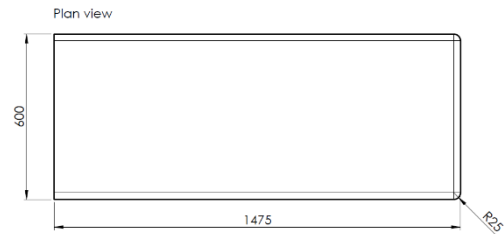

Product: 1500 End (-25mm length)

Description:

Modular End unit bench unit for the Bamburgh range, designed to be used in an arrangement.
Precast concrete.

Colour: Available in standard colours

- White: WH03, WH06
- Light Grey: LG01, LG02, LG05
- Dark Grey: BL02
- Black: BL03
- Buff: YL01
- Other colours available on request

Finish:

- Concrete: Light Acid Etched
- Timber: N/A
- Other finishes available on request

Fixing: Surface Fixed

Unit should be placed on finished surface, using appropriate lifting equipment, no additional fixing required.

Packing:

Banded & protected on a pallet.
Unit to be removed from the pallet before installation.

Standard Shipping:

Dedicated delivery or pallet service available by request

Technical Details:

- Length: 1475mm
- Depth: 600mm
- Height: 450mm
- Weight: 935Kg