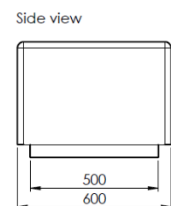

Product: 2400 End (-25mm length)

Description:

Modular End unit bench unit for the Bamburgh range, designed to be used in an arrangement.
Precast concrete.

Colour: Available in standard colours

- White: WH03, WH06
- Light Grey: LG01, LG02, LG05
- Dark Grey: BL02
- Black: BL03
- Buff: YL01
- Other colours available on request

Finish:

- Concrete: Light Acid Etched
- Timber: N/A
- Other finishes available on request

Fixing: Surface Fixed

Unit should be placed on finished surface, using appropriate lifting equipment, no additional fixing required.

Packing:

Banded & protected on a pallet.
Unit to be removed from the pallet before installation.

Standard Shipping:

Dedicated delivery or pallet service available by request

Technical Details:

- Length: 2375mm
- Depth: 600mm
- Height: 450mm
- Weight: 1505Kg