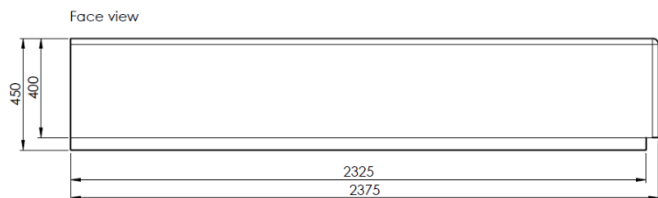

Product: 2400 End (-25mm length)

Description:

Modular End unit bench unit for the Bamburgh range, designed to be used in an arrangement.
Precast concrete.

Colour: Available in standard colours

- White: WH03, WH06
- Light Grey: LG01, LG02, LG05
- Dark Grey: BL02
- Black: BL03
- Buff: YL01
- Other colours available on request

Finish:

- Concrete: Light Acid Etched
- Timber: N/A
- Other finishes available on request

Fixing: Surface Fixed

Unit should be placed on finished surface, using appropriate lifting equipment, no additional fixing required.

Packing:

Banded & protected on a pallet.
Unit to be removed from the pallet before installation.

Standard Shipping:

Dedicated delivery or pallet service available by request

Technical Details:

- Length: 2375mm
- Depth: 600mm
- Height: 450mm
- Weight: 1505Kg