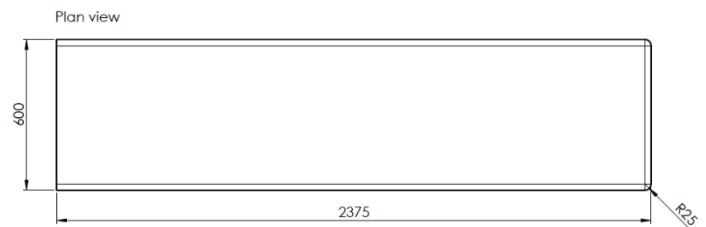

Product: 2400 End (-25mm length)

Description:

Modular End unit bench unit for the Bamburgh range, designed to be used in an arrangement.
Precast concrete.

Colour: Available in standard colours

- White: WH03, WH06
- Light Grey: LG01, LG02, LG05
- Dark Grey: BL02
- Black: BL03
- Buff: YL01
- Other colours available on request

Finish:

- Concrete: Light Acid Etched
- Timber: N/A
- Other finishes available on request

Fixing: Surface Fixed

Unit should be placed on finished surface, using appropriate lifting equipment, no additional fixing required.

Packing:

Banded & protected on a pallet.
Unit to be removed from the pallet before installation.

Standard Shipping:

Dedicated delivery or pallet service available by request

Technical Details:

- Length: 2375mm
- Depth: 600mm
- Height: 450mm
- Weight: 1505Kg