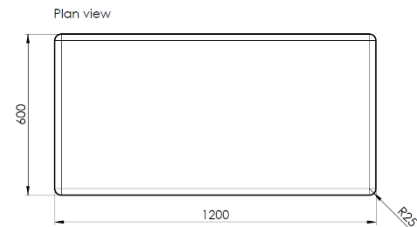

Product: 1200 Solo

Description:

Modular bench unit for the Bamburgh range, designed to be used in an arrangement or as a standalone unit. Precast concrete.

Colour: Available in standard colours

- White: WH03, WH06
- Light Grey: LG01, LG02, LG05
- Dark Grey: BL02
- Black: BL03
- Buff: YL01
- Other colours available on request

Packing:

Banded & protected on a pallet.
Unit to be removed from the pallet before installation.

Standard Shipping:

Dedicated delivery or pallet service available by request

Technical Details:

- Length: 1200mm
- Depth: 600mm
- Height: 450mm
- Weight: 755Kg