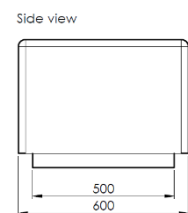

Product: 1200 Solo

Description:

Modular bench unit for the Bamburgh range, designed to be used in an arrangement or as a standalone unit. Precast concrete.

Colour: Available in standard colours

- White: WH03, WH06
- Light Grey: LG01, LG02, LG05
- Dark Grey: BL02
- Black: BL03
- Buff: YL01
- Other colours available on request

Packing:

Banded & protected on a pallet.
Unit to be removed from the pallet before installation.

Standard Shipping:

Dedicated delivery or pallet service available by request

Technical Details:

- Length: 1200mm
- Depth: 600mm
- Height: 450mm
- Weight: 755Kg