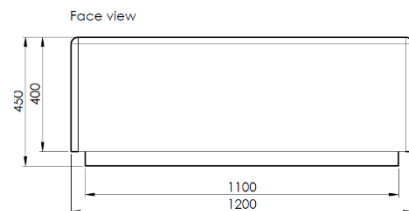

Product: 1200 Solo

Description:

Modular bench unit for the Bamburgh range, designed to be used in an arrangement or as a standalone unit. Precast concrete.

Colour: Available in standard colours

- White: WH03, WH06
- Light Grey: LG01, LG02, LG05
- Dark Grey: BL02
- Black: BL03
- Buff: YL01
- Other colours available on request

Packing:

Banded & protected on a pallet.
Unit to be removed from the pallet before installation.

Standard Shipping:

Dedicated delivery or pallet service available by request

Technical Details:

- Length: 1200mm
- Depth: 600mm
- Height: 450mm
- Weight: 755Kg