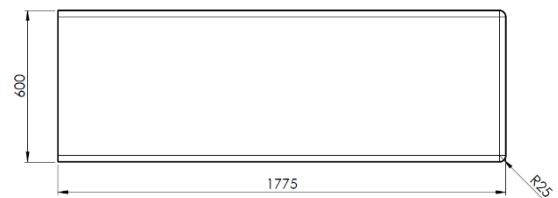

Standard Shipping:

Dedicated delivery or pallet service available by request

Plan view