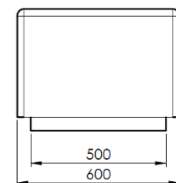

Product: 1800 End (-25mm length)

Description:

Modular End unit bench unit for the Bamburgh range, designed to be used in an arrangement.
Precast concrete.

Colour: Available in standard colours

White: WH03, WH06
Light Grey: LG01, LG02, LG05
Dark Grey: BL02
Black: BL03
Buff: YL01
Other colours available on request

Finish:

Concrete: Light Acid Etched
Timber: N/A
Other finishes available on request

Fixing: Surface Fixed

Unit should be placed on finished surface, using appropriate lifting equipment, no additional fixing required.

Packing:

Banded & protected on a pallet.
Unit to be removed from the pallet before installation.

Standard Shipping:

Dedicated delivery or pallet service available by request

Side view

Technical Details:

Length: 1775mm
Depth: 600mm
Height: 450mm
Weight: 1125Kg