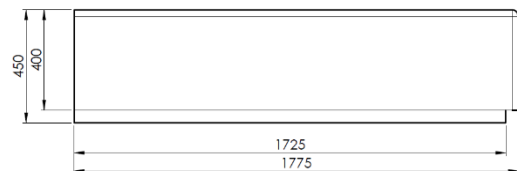

Product: 1800 End (-25mm length)

Description:

Modular End unit bench unit for the Bamburgh range, designed to be used in an arrangement.
Precast concrete.

Colour: Available in standard colours

White: WH03, WH06
Light Grey: LG01, LG02, LG05
Dark Grey: BL02
Black: BL03
Buff: YL01
Other colours available on request

Finish:

Concrete: Light Acid Etched
Timber: N/A
Other finishes available on request

Fixing: Surface Fixed

Unit should be placed on finished surface, using appropriate lifting equipment, no additional fixing required.

Packing:

Banded & protected on a pallet.
Unit to be removed from the pallet before installation.

Standard Shipping:

Dedicated delivery or pallet service available by request

Face view

Technical Details:

Length: 1775mm
Depth: 600mm
Height: 450mm
Weight: 1125Kg