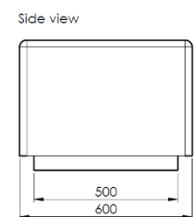

#### Technical Details:

- Length: 1500mm
- Depth: 600mm
- Height: 450mm
- Weight: 945Kg