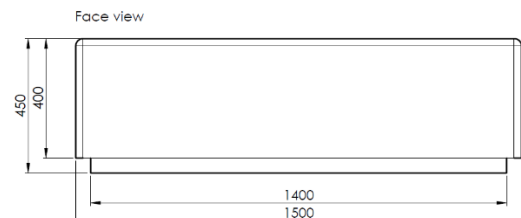

#### Technical Details:

- Length: 1500mm
- Depth: 600mm
- Height: 450mm
- Weight: 945Kg