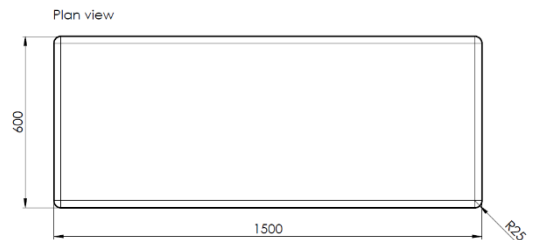

#### Technical Details:

- Length: 1500mm
- Depth: 600mm
- Height: 450mm
- Weight: 945Kg