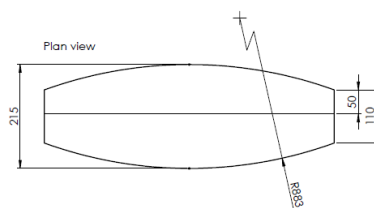

#### Fixing: Surface Fixed

Unit should be placed on finished surface, using appropriate lifting equipment, supplied with a fixing kit to allow fixing down.

#### Technical Details:

- Length: 205mm
- Depth: 600mm
- Height: 450mm
- Weight: 133Kg