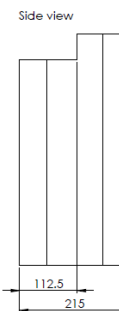

#### Technical Details:

- Length: 205mm
- Depth: 600mm
- Height: 450mm
- Weight: 133Kg