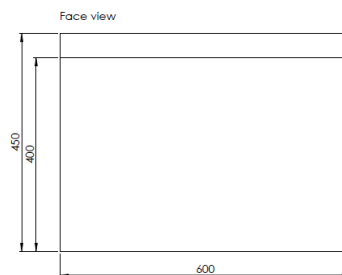

#### Technical Details:

- Length: 205mm
- Depth: 600mm
- Height: 450mm
- Weight: 133Kg