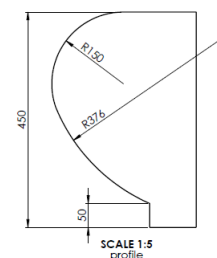

Standard Shipping:

Dedicated delivery or pallet service available by request

Plan view

Face view

*domed to top of unit.

Technical Details:

- Length: 1665mm
- Depth: 1600mm
- Height: 450mm
- Weight: 1990Kg