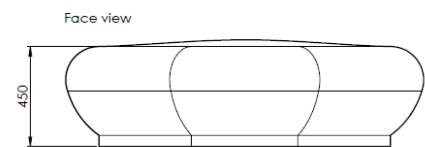

Fixing: Surface Fixed

Unit should be placed on finished surface, using appropriate lifting equipment, supplied with a lifting loop and stainless steel cap to cover the lifting socket.

Packing:

Banded & protected on a pallet.
Unit to be removed from the pallet before installation.

Standard Shipping:

Dedicated delivery or pallet service available by request

Plan view

Face view

*domed to top of unit.

Technical Details:

- Length: 1665mm
- Depth: 1600mm
- Height: 450mm
- Weight: 1990Kg