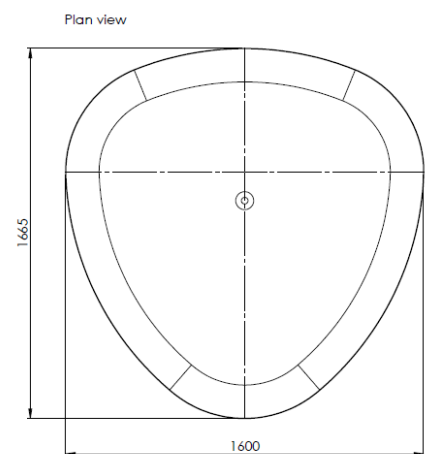

Standard Shipping:

Dedicated delivery or pallet service available by request

Plan view

Face view

*domed to top of unit.

Technical Details:

- Length: 1665mm
- Depth: 1600mm
- Height: 450mm
- Weight: 1990Kg