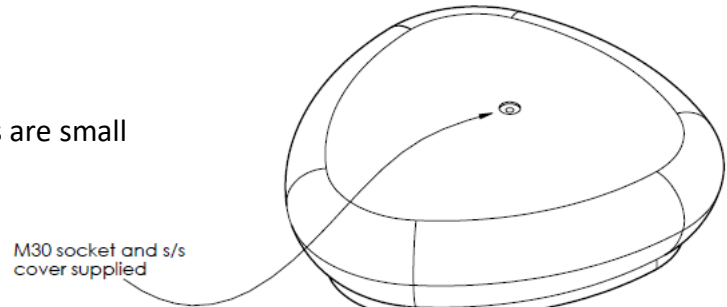

Range: Pebble

Product Specification Sheet

Product: Large

Description:

Pebble is a standalone seat. Other options are small & medium.
Precast concrete.

M30 socket and s/s cover supplied

Colour: Available in standard colours

Standard Shipping:

Dedicated delivery or pallet service available by request

Plan view

Face view

*domed to top of unit.

Technical Details:

- Length: 1665mm
- Depth: 1600mm
- Height: 450mm
- Weight: 1990Kg