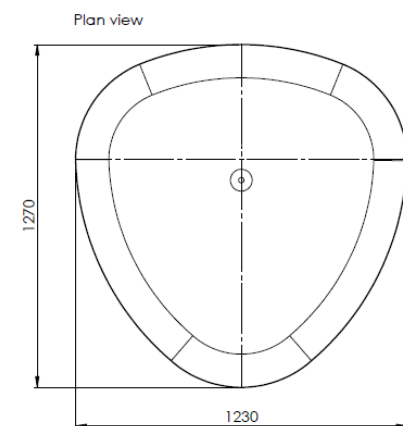

### Technical Details:

Length: 1270mm  
Depth: 1230mm  
Height: 400mm  
Weight: 1015Kg