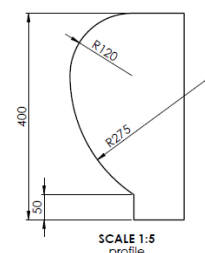

### Technical Details:

Length: 1270mm  
Depth: 1230mm  
Height: 400mm  
Weight: 1015Kg