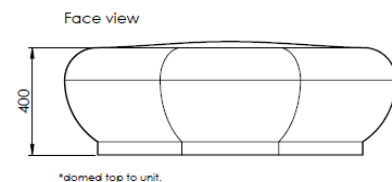

### Technical Details:

Length: 1270mm  
Depth: 1230mm  
Height: 400mm  
Weight: 1015Kg