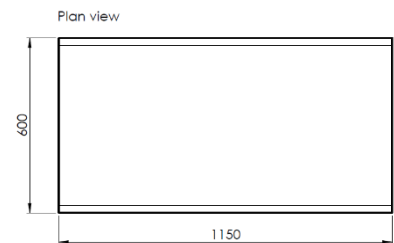

#### Technical Details:

Length: 1150mm  
Depth: 600mm  
Height: 450mm  
Weight: 730Kg