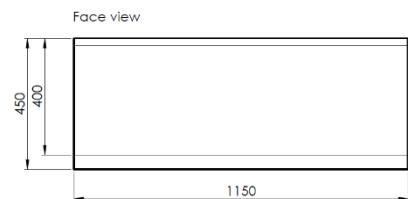

#### Technical Details:

Length: 1150mm  
Depth: 600mm  
Height: 450mm  
Weight: 730Kg