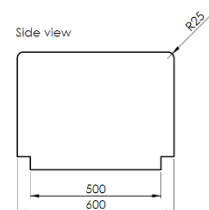

#### Technical Details:

Length: 1150mm  
Depth: 600mm  
Height: 450mm  
Weight: 730Kg