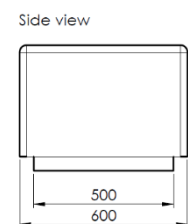

Product: 2000 Solo

Description:

Modular Mid unit bench unit for the Bamburgh range, designed to be used in an arrangement or as a standalone unit. Precast concrete.

Colour: Available in standard colours

- White: WH03, WH06
- Light Grey: LG01, LG02, LG05
- Dark Grey: BL02
- Black: BL03
- Buff: YL01
- Other colours available on request

Packing:

Banded & protected on a pallet.
Unit to be removed from the pallet before installation.

Standard Shipping:

Dedicated delivery or pallet service available by request

Technical Details:

- Length: 2000mm
- Depth: 600mm
- Height: 450mm
- Weight: 1265Kg