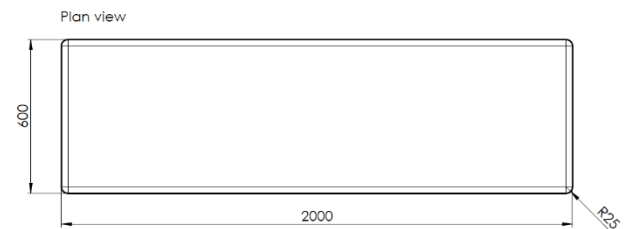

Product: 2000 Solo

Description:

Modular Mid unit bench unit for the Bamburgh range, designed to be used in an arrangement or as a standalone unit. Precast concrete.

Colour: Available in standard colours

- White: WH03, WH06
- Light Grey: LG01, LG02, LG05
- Dark Grey: BL02
- Black: BL03
- Buff: YL01
- Other colours available on request

Finish:

- Concrete: Light Acid Etched
- Timber: N/A
- Other finishes available on request

Fixing: Surface Fixed

Unit should be placed on finished surface, using appropriate lifting equipment, no additional fixing required.

Packing:

Banded & protected on a pallet.
Unit to be removed from the pallet before installation.

Standard Shipping:

Dedicated delivery or pallet service available by request

Technical Details:

- Length: 2000mm
- Depth: 600mm
- Height: 450mm
- Weight: 1265Kg