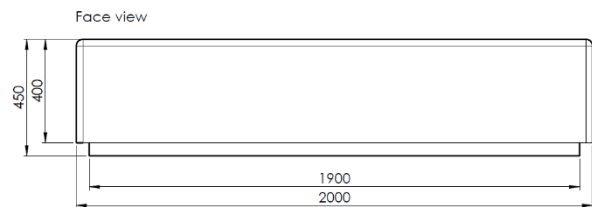

Product: 2000 Solo

Description:

Modular Mid unit bench unit for the Bamburgh range, designed to be used in an arrangement or as a standalone unit. Precast concrete.

Colour: Available in standard colours

- White: WH03, WH06
- Light Grey: LG01, LG02, LG05
- Dark Grey: BL02
- Black: BL03
- Buff: YL01
- Other colours available on request

Finish:

- Concrete: Light Acid Etched
- Timber: N/A
- Other finishes available on request

Fixing: Surface Fixed

Unit should be placed on finished surface, using appropriate lifting equipment, no additional fixing required.

Packing:

Banded & protected on a pallet.
Unit to be removed from the pallet before installation.

Standard Shipping:

Dedicated delivery or pallet service available by request

Technical Details:

- Length: 2000mm
- Depth: 600mm
- Height: 450mm
- Weight: 1265Kg