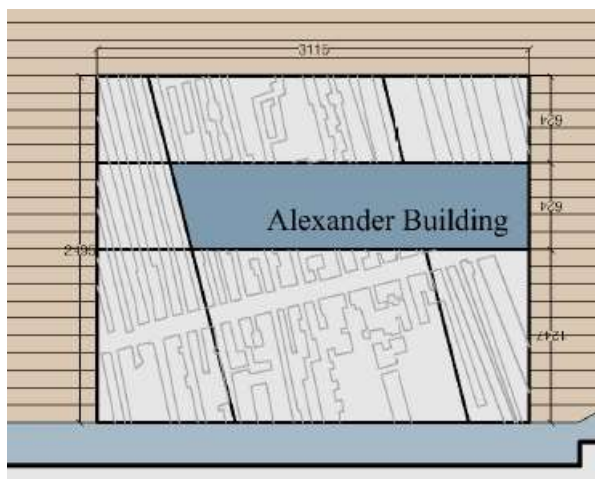

Case Study – Signage

A client required a map image cast across 7 panels for a project they were working on

The units for the project included:

- 7 nr individual panels with map outline cast in.

Signage

Clients drawing